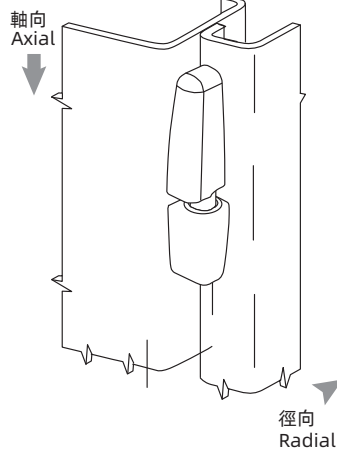

## H1-2306

## Screw-on Hinge

用于提分固定  
For Lift-Off Mounting

用于非提分固定  
For Non Lift-Off Mounting

Installation Notes:  
Screws not supplied.  
Attach hinge with four M5 x 0.8  
Maximum screw length = door (or frame) thickness + 10 (.400)

安装说明：  
不提供螺钉。使用四个 M5x0.8 安装铰链  
最大螺钉长度 = 门板（或门框）厚度 +10

	径向载荷 MAX Radial Load	轴向载荷 MAX Axial Load
5#锌合金 Zamak DIN-EN1774- ZnAl4Cu1	1300N	2200N
SUS304	3000N	5000N

1. Material and surface treatment:  
Main body : Zamak DIN-EN 1774-ZnAl4Cu1  
or SUS316