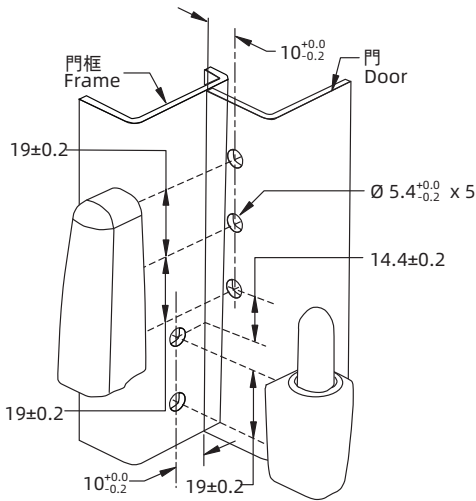

## H1-2306

## Screw-on Hinge

用于提分固定  
For Lift-Off Mounting

用于非提分固定  
For Non Lift-Off Mounting

Installation Notes:  
Screws not supplied.  
Attach hinge with four M5 x 0.8  
Maximum screw length = door (or frame) thickness + 10 (.400)

安装说明：  
不提供螺钉。使用四个 M5x0.8 安装铰链  
最大螺钉长度 = 门板（或门框）厚度 +10

	径向载荷 MAX Radial Load	轴向载荷 MAX Axial Load
5#锌合金 Zamak DIN-EN1774- ZnAl4Cu1	1300N	2200N
SUS304	3000N	5000N

1. Material and surface treatment:  
Main body : Zamak DIN-EN 1774-ZnAl4Cu1  
or SUS316