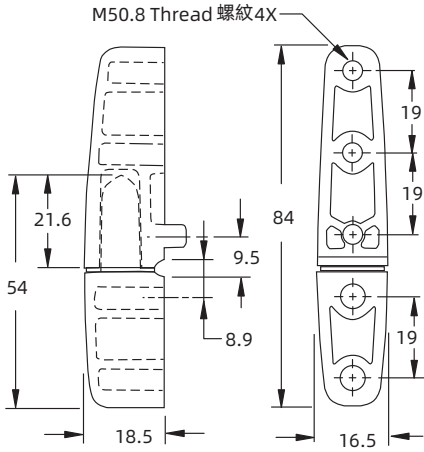

## H1-2306

## Screw-on Hinge

用于提分固定  
For Lift-Off Mounting

用于非提分固定  
For Non Lift-Off Mounting

Installation Notes:  
Screws not supplied.  
Attach hinge with four M5 x 0.8  
Maximum screw length = door (or frame) thickness + 10 (.400)

安装说明：  
不提供螺钉。使用四个 M5x0.8 安装铰链  
最大螺钉长度 = 门板（或门框）厚度 +10

	径向载荷 MAX Radial Load	轴向载荷 MAX Axial Load
5#锌合金 Zamak DIN-EN1774- ZnAl4Cu1	1300N	2200N
SUS304	3000N	5000N

1. Material and surface treatment:  
Main body : Zamak DIN-EN 1774-ZnAl4Cu1  
or SUS316