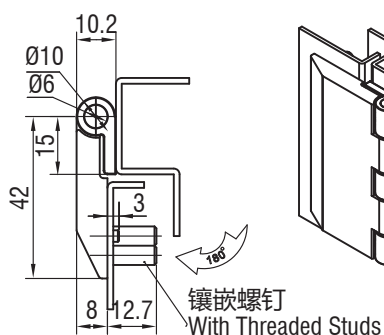

### Screw-on Hinge

RL

1 1/2

表面处理 Finish	M5 镶嵌螺钉 With Threaded Studs M5
亮铬 Bright Chrome	H1-2101-30
纳米喷漆 (银亚光) NM spray painting (matte silver)	H1-2101-50

1. Material and surface treatment:  
Main body : Zamak DIN-EN 1774-ZnAl4Cu1