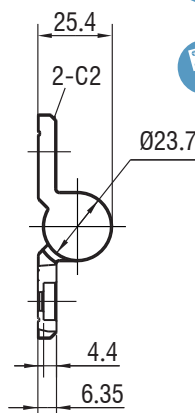

H1-2108

Screw-on Hinge

RL

1 1/2