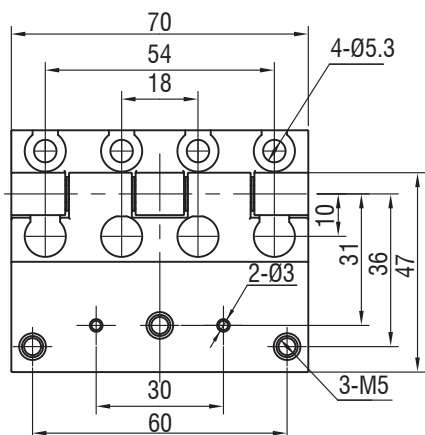

### Screw-on Hinge

RL

1 1/2

表面处理 Finish	M5 镶嵌螺钉 With Threaded Studs M5
亮铬 Bright Chrome	H1-2101-30
纳米喷漆 (银亚光) NM spray painting (matte silver)	H1-2101-50

1. Material and surface treatment:  
Main body : Zamak DIN-EN 1774-ZnAl4Cu1

### Screw-on Hinge

RL

1 1/2

	M6 沉头螺钉 Countersunk Screw-on Hinge M6	
表面处理 Finish	左装 Left Handle	右装 Right Handle
喷塑亚光黑 Black Smooth Powder Coated	H1-2108-40L	H1-2108-40R
亮铬 Bright Chrome	H1-2108-30L	H1-2108-30R