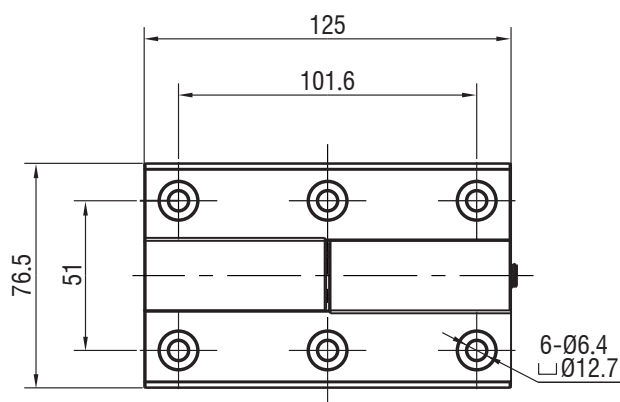

H1-2108

Screw-on Hinge

RL

1 1/2