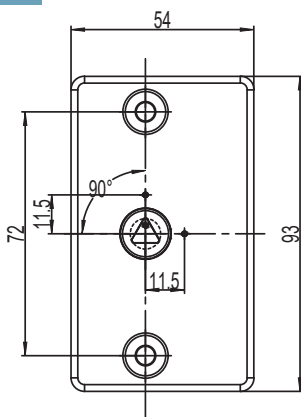

quarter turn lock

D4-1302

IP65

S
SAINLESS
SERIES

RL

右锁 Right lock

左锁 Left lock

锁芯 Cylinder

147

137

选型 Model selection

锁芯选型
Lock cylinder selection

D4-1302-SX-A1L

A1 代表 SUS304
A1 represents SUS304
L 代表左锁 顺时针旋转锁紧
L represents clockwise rotation and locking of the left lock
R 代表右锁 逆时针旋转锁紧
R represents the counterclockwise

如需获得产品 3D 模型图，请联系 WWW.FORND.COM

1. Material and surface treatment:
Main body, Steel bolt: SUS304 or SUS316

2. Performance parameters:
Protection class: IP65

1. 材质及表面处理:
主体, 钢栓: SUS304 或 SUS316

2. 性能参数:
防护等级: IP65