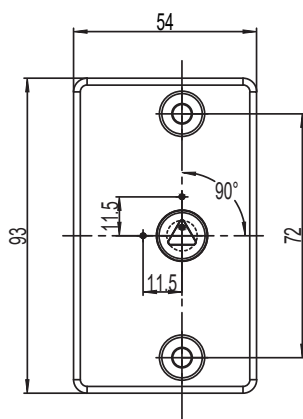

quarter turn lock

D4-1302

IP65

S
SAINLESS
SERIES

RL

右锁 Right lock

左锁 Left lock

锁芯 Cylinder

147

137

选型 Model selection

锁芯选型
Lock cylinder selection

D4-1302-SX-A1L

A1 代表 SUS304
A1 represents SUS304
L 代表左锁 顺时针旋转锁紧
L represents clockwise rotation and locking of the left lock
R 代表右锁 逆时针旋转锁紧
R represents the counterclockwise

如需获得产品 3D 模型图，请联系 WWW.FORND.COM

1. Material and surface treatment:
Main body, Steel bolt: SUS304 or SUS316

2. Performance parameters:
Protection class: IP65

1. 材质及表面处理:
主体, 钢栓: SUS304 或 SUS316

2. 性能参数:
防护等级: IP65