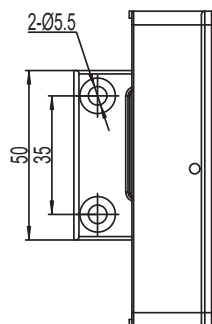

quarter turn lock

D4-1302

IP65

S
SAINLESS
SERIES

RL

右锁 Right lock

左锁 Left lock

锁芯 Cylinder

147

137

选型 Model selection

锁芯选型
Lock cylinder selection

D4-1302-SX-A1L

A1 代表 SUS304
A1 represents SUS304
L 代表左锁 顺时针旋转锁紧
L represents clockwise rotation and locking of the left lock
R 代表右锁 逆时针旋转锁紧
R represents the counterclockwise

如需获得产品 3D 模型图，请联系 WWW.FORND.COM

1. Material and surface treatment:
Main body, Steel bolt: SUS304 or SUS316

2. Performance parameters:
Protection class: IP65

1. 材质及表面处理:
主体, 钢栓: SUS304 或 SUS316

2. 性能参数:
防护等级: IP65