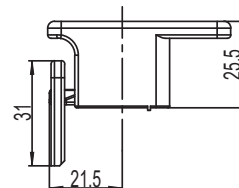

quarter turn lock

D4-1302

IP65

S
SAINLESS
SERIES

RL

右锁 Right lock

左锁 Left lock

锁芯 Cylinder

147

137

选型 Model selection

锁芯选型
Lock cylinder selection

D4-1302-SX-A1L

A1 代表 SUS304
A1 represents SUS304
L 代表左锁 顺时针旋转锁紧
L represents clockwise rotation and locking of the left lock
R 代表右锁 逆时针旋转锁紧
R represents the counterclockwise

如需获得产品 3D 模型图，请联系 WWW.FORND.COM

1. Material and surface treatment:
Main body, Steel bolt: SUS304 or SUS316

2. Performance parameters:
Protection class: IP65

1. 材质及表面处理:
主体, 钢栓: SUS304 或 SUS316

2. 性能参数:
防护等级: IP65