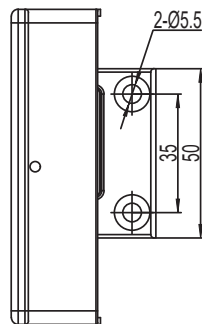

quarter turn lock

D4-1302

IP65

S
SAINLESS
SERIES

RL

右锁 Right lock

左锁 Left lock

锁芯 Cylinder

147

137

选型 Model selection

锁芯选型
Lock cylinder selection

D4-1302-SX-A1L

A1 代表 SUS304
A1 represents SUS304
L 代表左锁 顺时针旋转锁紧
L represents clockwise rotation and locking of the left lock
R 代表右锁 逆时针旋转锁紧
R represents the counterclockwise

如需获得产品 3D 模型图，请联系 WWW.FORND.COM

1. Material and surface treatment:
Main body, Steel bolt: SUS304 or SUS316

2. Performance parameters:
Protection class: IP65

1. 材质及表面处理:
主体, 钢栓: SUS304 或 SUS316

2. 性能参数:
防护等级: IP65