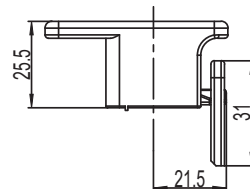

quarter turn lock

D4-1302

IP65

S
SAINLESS
SERIES

RL

右锁 Right lock

左锁 Left lock

锁芯 Cylinder

147

137

选型 Model selection

锁芯选型
Lock cylinder selection

D4-1302-SX-A1L

A1 代表 SUS304
A1 represents SUS304
L 代表左锁 顺时针旋转锁紧
L represents clockwise rotation and locking of the left lock
R 代表右锁 逆时针旋转锁紧
R represents the counterclockwise

如需获得产品 3D 模型图，请联系 WWW.FORND.COM

1. Material and surface treatment:
Main body, Steel bolt: SUS304 or SUS316

2. Performance parameters:
Protection class: IP65

1. 材质及表面处理:
主体, 钢栓: SUS304 或 SUS316

2. 性能参数:
防护等级: IP65